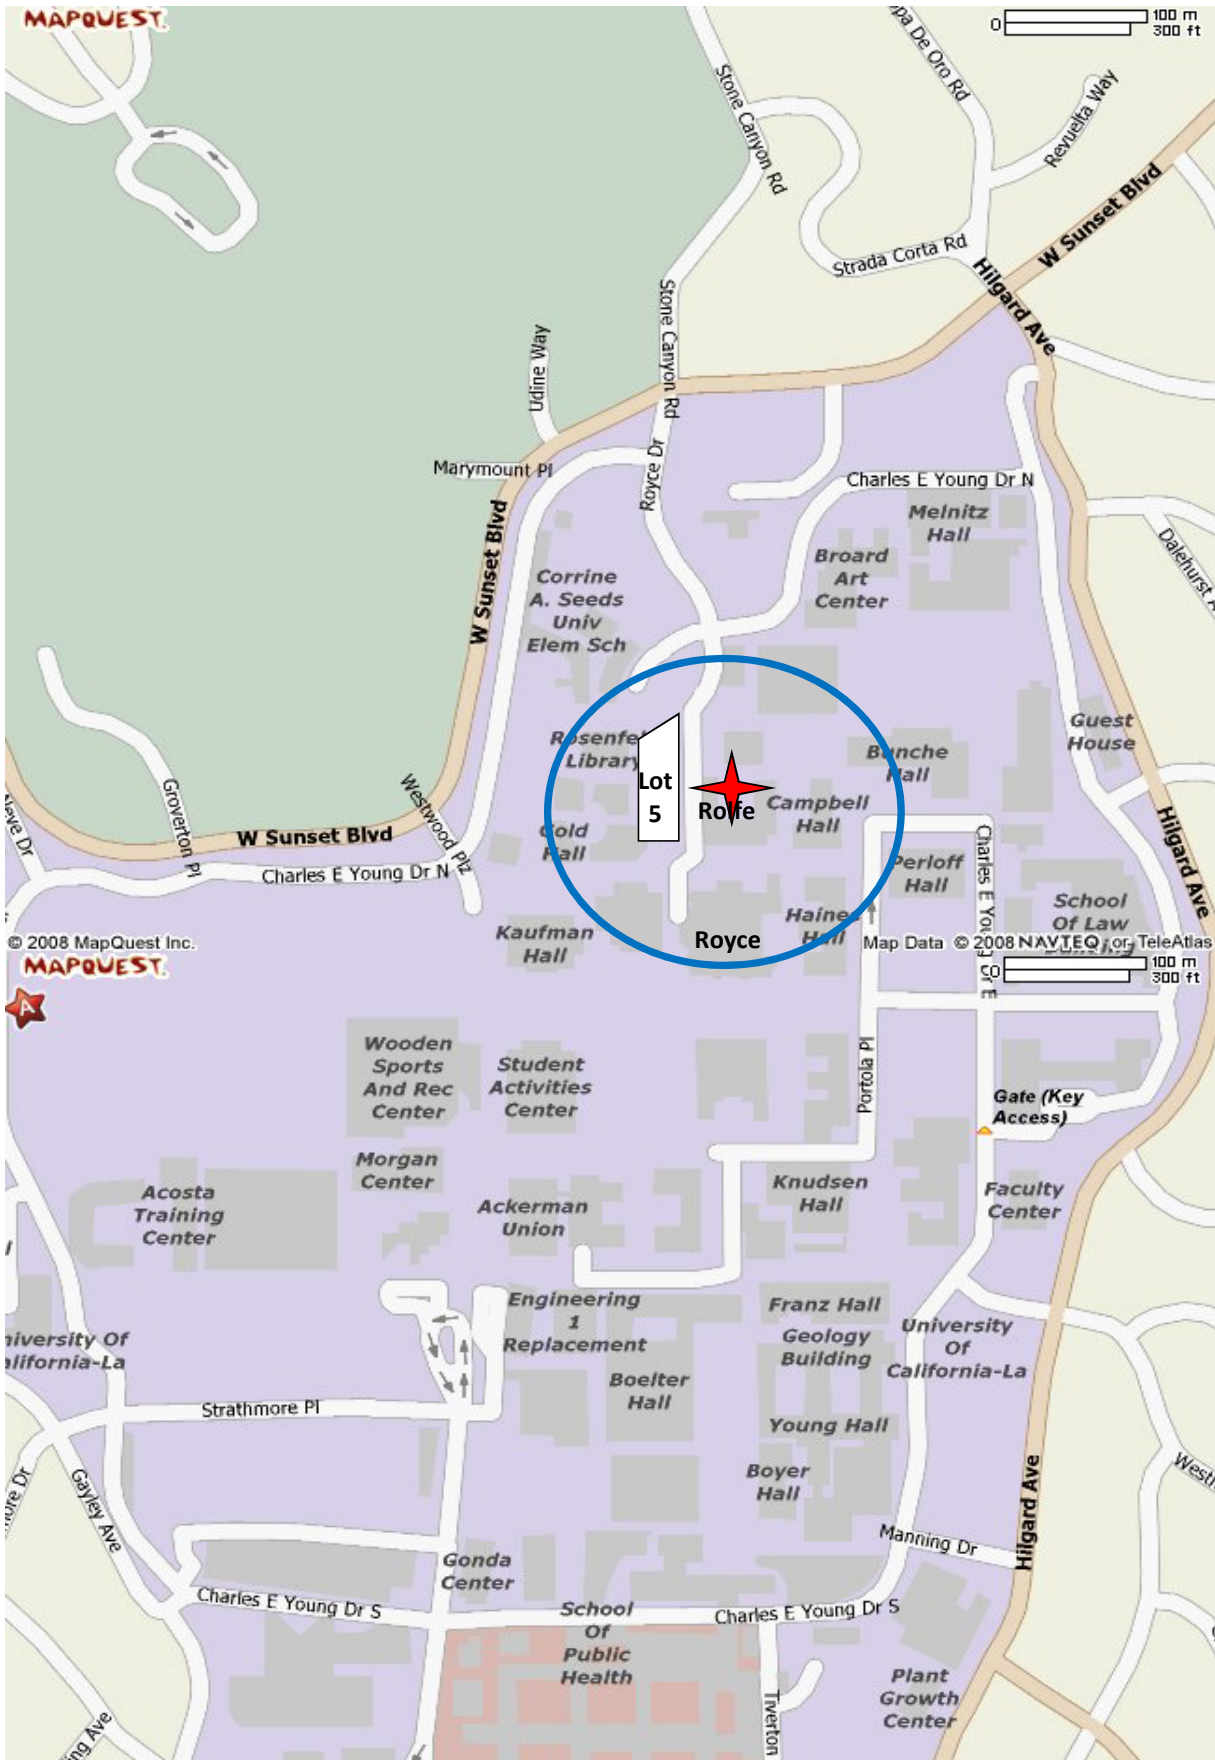

UCLA ROLFE HALL #2134 310-206-9867

Parking available at Lot 5 top floor. Enter from Sunset to Royce Drive